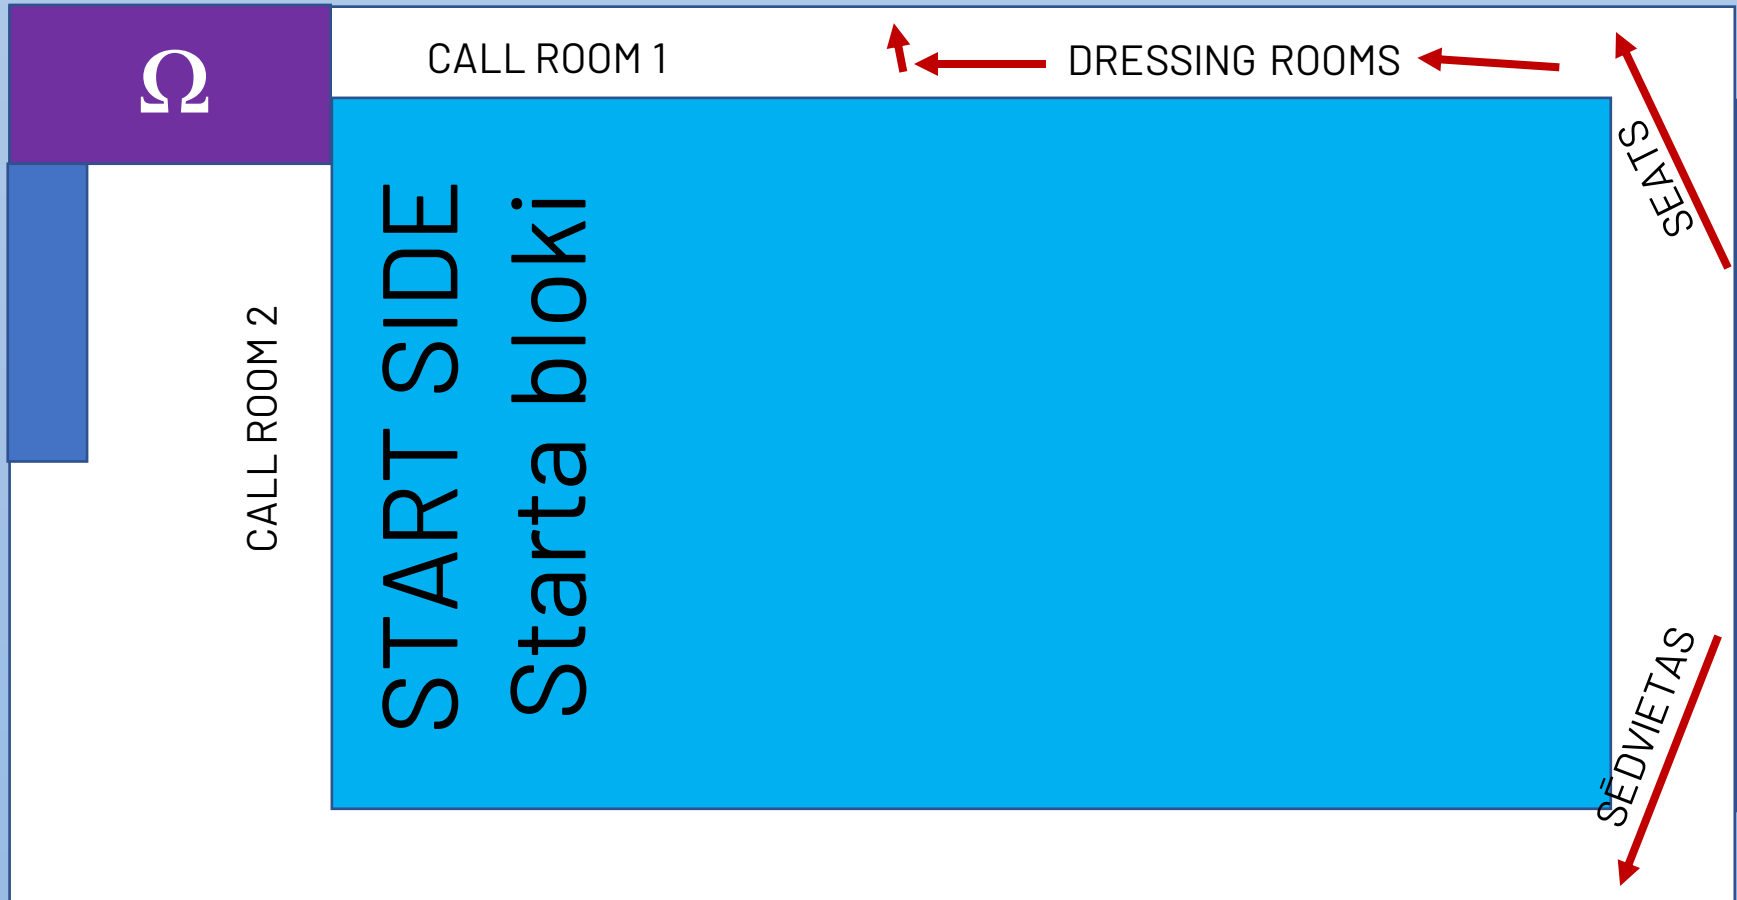

**ESTONIAN TEAMS ONLY**  
**!! Wear a mask. Keep a safe distance !!**

White – entry level (1st floor)  
Dark blue – seats (2nd floor)  
Light blue – swimming pool

**LATVIAN TEAMS ONLY**  
**!! Wear a mask. Keep a safe distance !!**